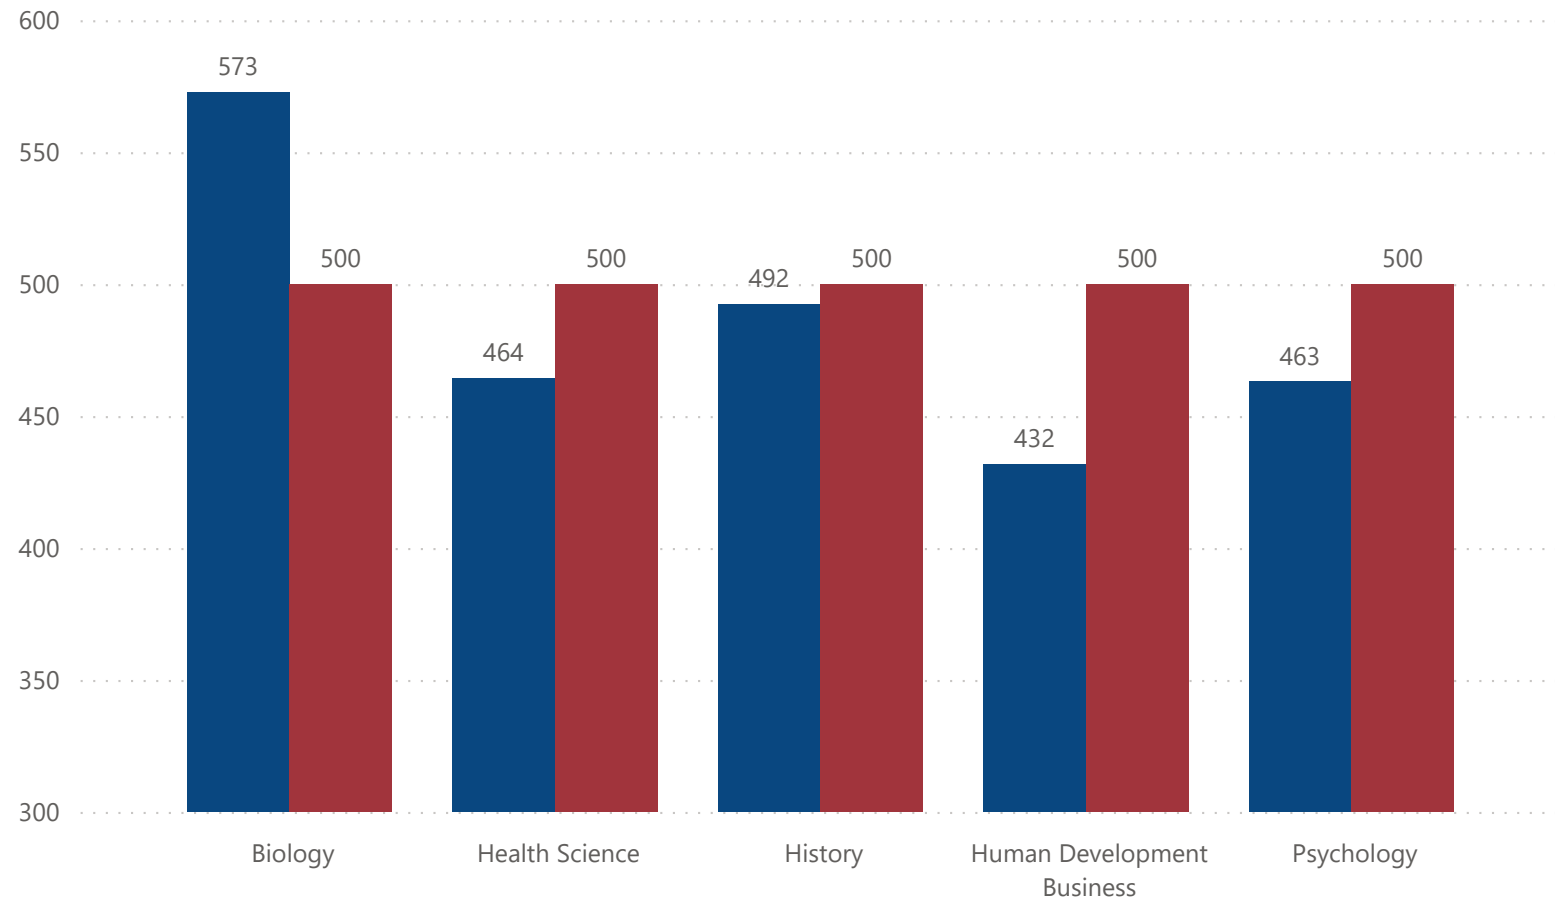

ACAT Senior Test Average Overall Mean Score Comparison 2015 - 2020

● Lee University ● National Mean

Subject

- ☐ Select all
- ☐ (Blank)
- ☐ Biology
- ☐ Health Science
- ☐ History
- ☐ Human Development Business
- ☐ Psychology