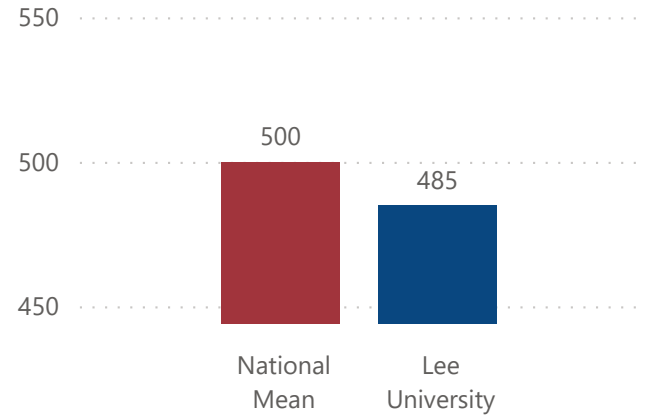

Tip: Hover cursor over charts to gain insight. Select row/column headings or legend to highlight corresponding features. Double-click to unhighlight selected features.

ACAT Senior Test Mean Score Overview

2015 - 2020

Subject	2015-2016	2016-2017	2017-2018	2018-2019	2019-2020	National Mean
Biology	603	582	560	536	583	500.00
Health Science	463	464	467	422	506	500.00
History	509	498	495	470	490	500.00
Human Development Business	431	455	426	428	419	500.00
Psychology	462	470	469	456	458	500.00

ACAT Total Score Comparison