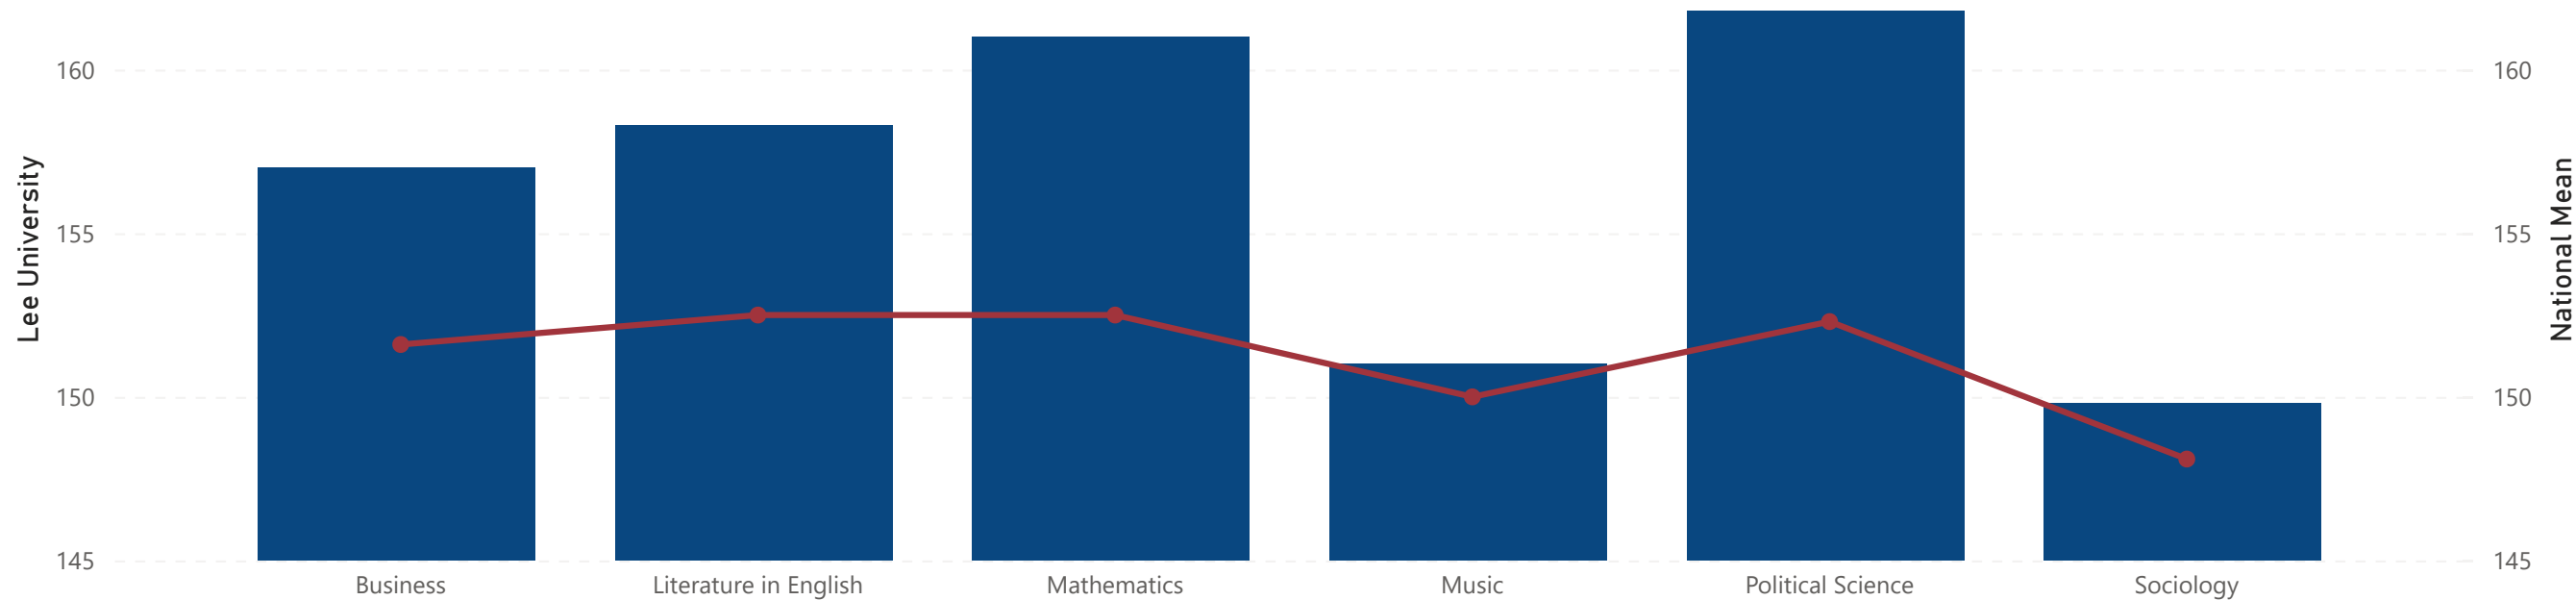

ETS Major Field Test Average Overall Mean Score Comparison 2015 - 2020

● Lee University ● National Mean